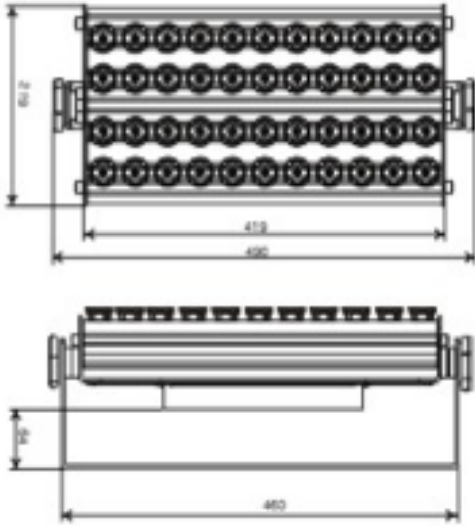

technical specifications

Saturn Series 8 Beam Trimmer XPE/XPG

All dimensions in mm

Input Voltage	100 - 277v AC 50/60Hz
Operating Temperature	-30° C to 50° C
Ingress Protection	IP65
Colour Temperature	5800K
Colour Rendering Index	>80