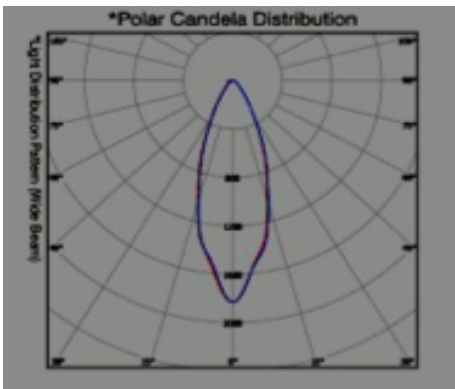

technical specifications

Saturn Series 8 Beam Trimmer XPE/XPG

All dimensions in mm

Input Voltage	100 - 277v AC 50/60Hz
Operating Temperature	-30° C to 50° C
Ingress Protection	IP65
Colour Temperature	5800K
Colour Rendering Index	>80